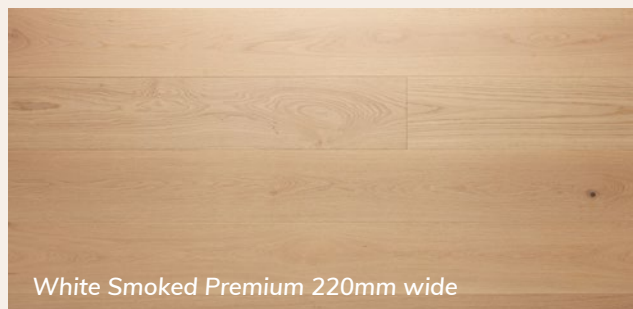

THE ARCHITECT & DESIGNER EDIT

Premium Grade Wide Boards

Introducing our Premium Grade wide boards. Measuring 220mm in width, these engineered boards are the latest addition to our range and are offered exclusively to architects and designers.

Expertly crafted using the highest quality European Oak, they offer a cleaner, more sophisticated look with minimal knots and variation for a luxurious aesthetic in any space.

TECHNICAL DETAILS

- Grade: Premium
- Species: European Oak
- Construction: Tongue & Groove
- Finish: UV Cured Lacquer
- Available in all Architect Collection colours
- Board Thickness: 15mm (4mm top layer)
- Board Width: 220mm
- Board Length: 2200mm
- Matching stair nosings available
- Lead times apply

White Smoked Premium 220mm wide

Highest grade timber —

7-system UV cured coat —

Sustainably sourced —

Engineered to last —